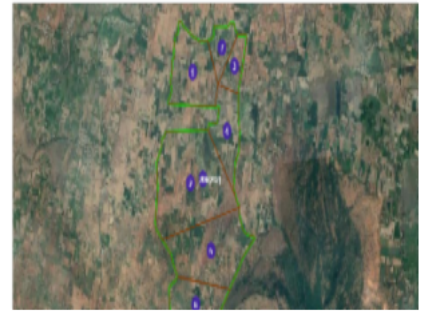

Nazri Naksha

Google Map View