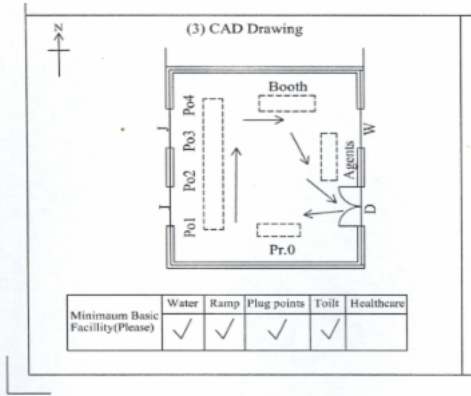

Nazri Naksha

Google Map View

Polling Station Building Front View

Polling Station Front View

Cad View

Key MAP View