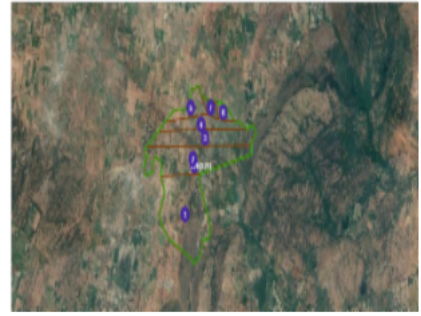

Nazri Naksha

Google Map View