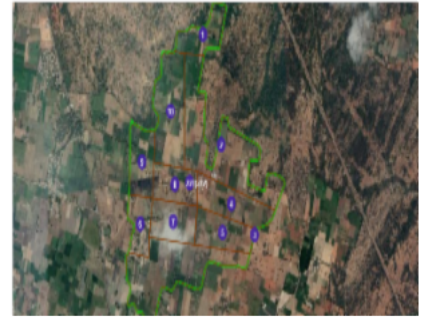

Nazri Naksha

Google Map View