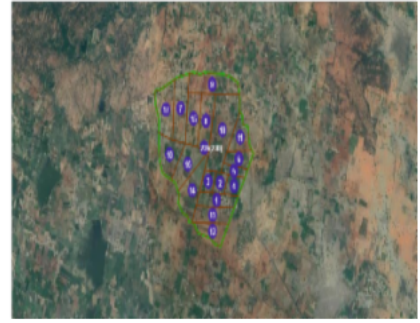

Nazri Naksha

Google Map View