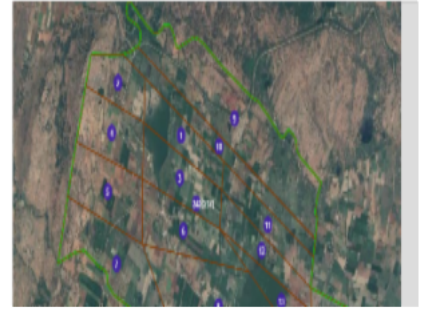

Polling Station Front View

Nazri Naksha

Google Map View