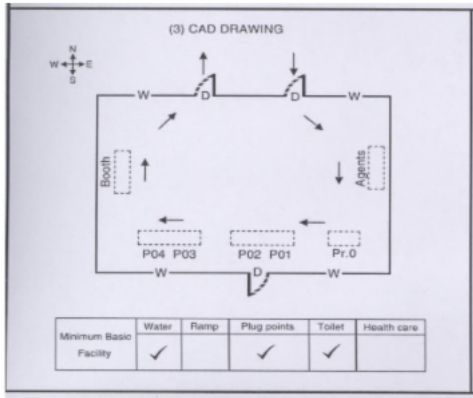

Nazri Naksha

Google Map View

Polling Station Building Front View

Polling Station Front View

Cad View

Key MAP View