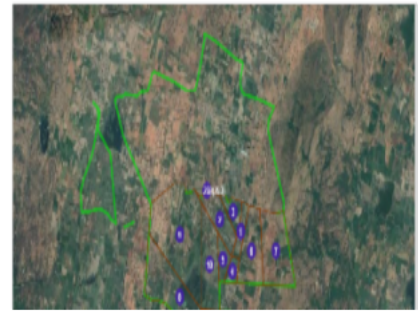

Nazri Naksha

Google Map View