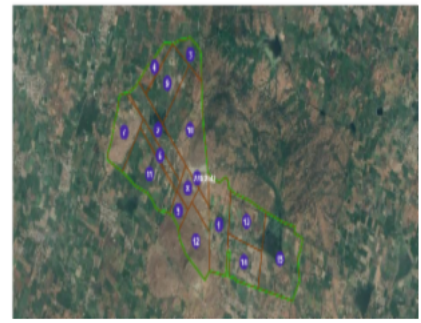

Nazri Naksha

Google Map View