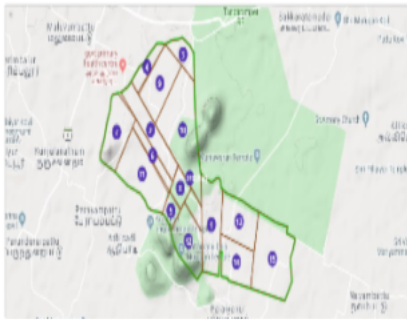

Nazri Naksha

Google Map View