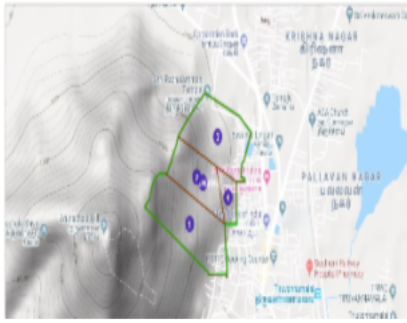

Nazri Naksha

Google Map View

Polling Station Building Front View