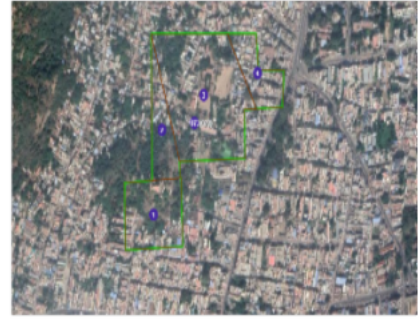

Nazri Naksha

Google Map View