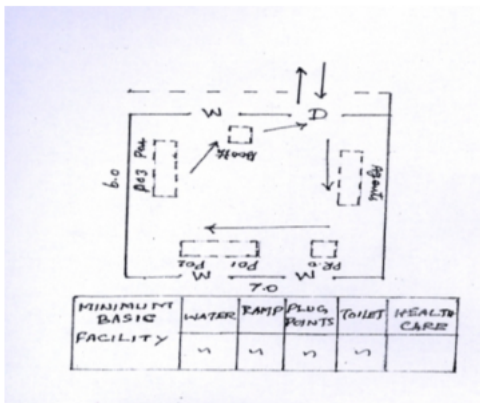

Nazri Naksha

Google Map View

Cad View