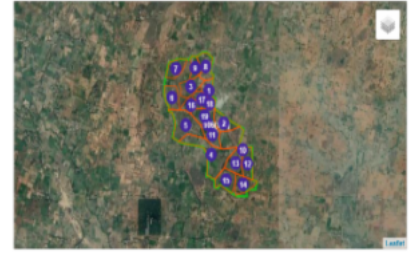

Nazri Naksha

Google Map View