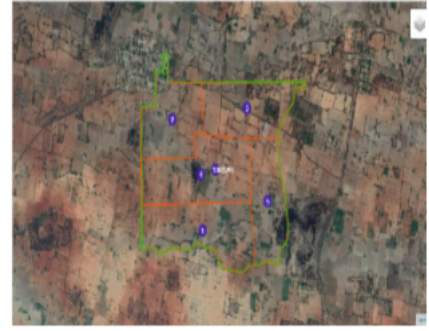

Nazri Naksha

Google Map View