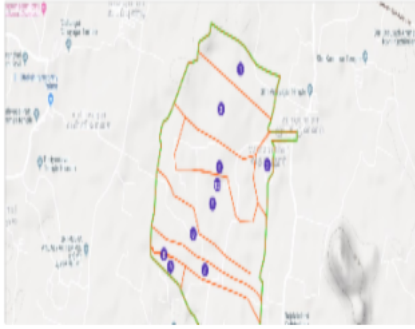

Nazri Naksha

Google Map View