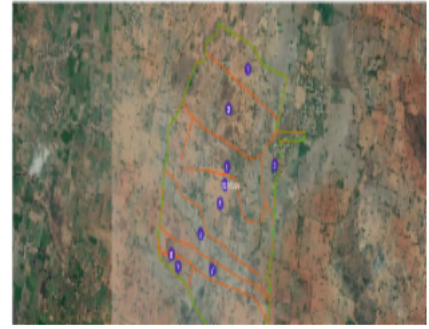

Nazri Naksha

Google Map View