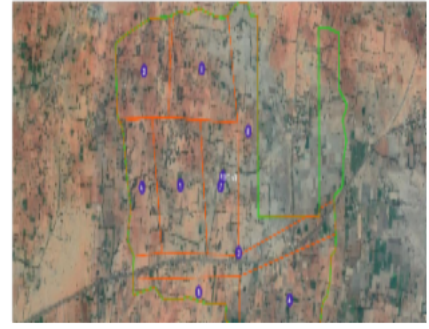

Nazri Naksha

Google Map View