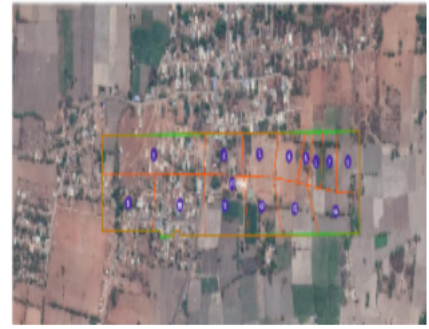

Nazri Naksha

Google Map View