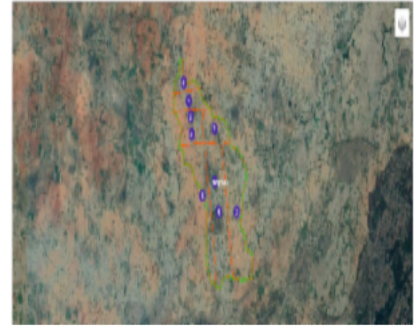

Nazri Naksha

Google Map View