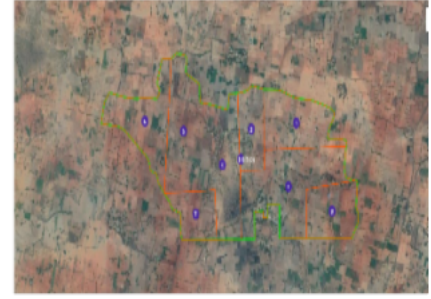

Nazri Naksha

Google Map View