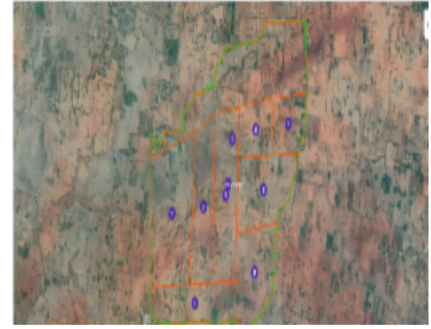

Nazri Naksha

Google Map View