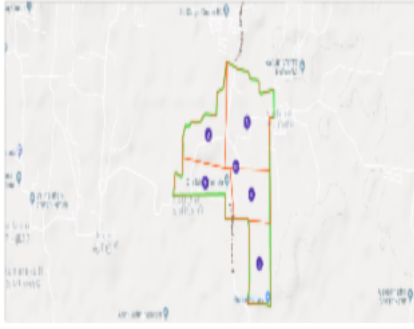

Nazri Naksha

Google Map View