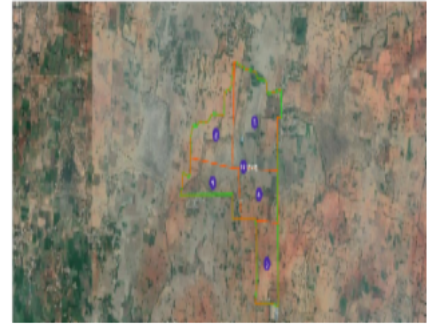

Nazri Naksha

Google Map View