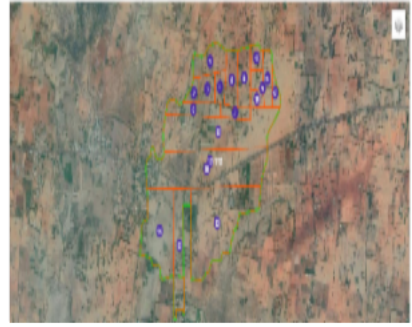

Nazri Naksha

Google Map View