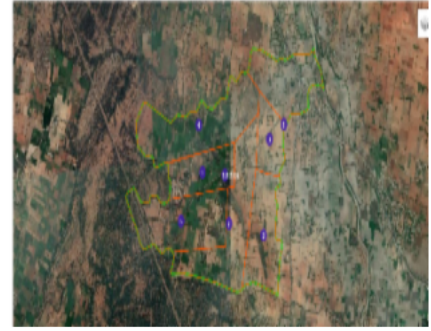

Nazri Naksha

Google Map View