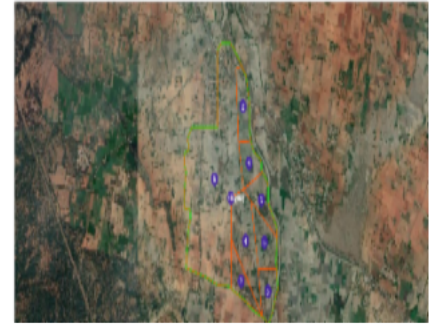

Nazri Naksha

Google Map View