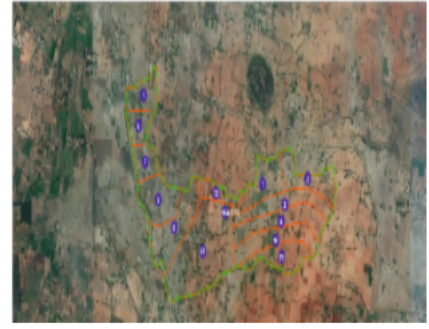

Nazri Naksha

Google Map View