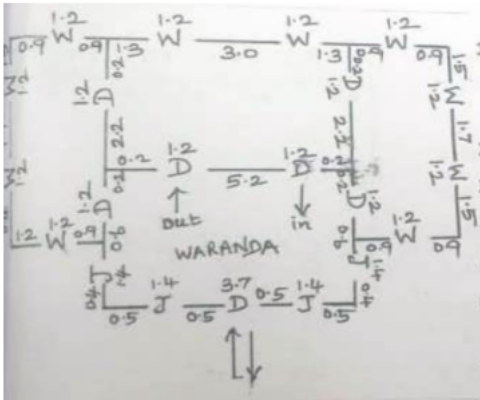

Nazri Naksha

Google Map View

Cad View