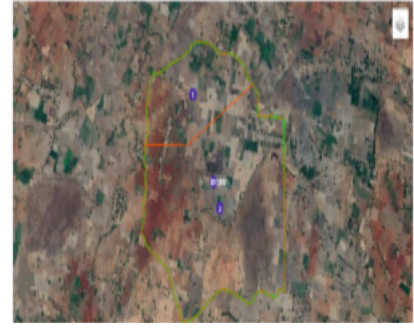

Nazri Naksha

Google Map View