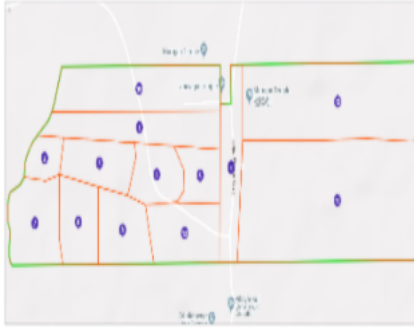

Nazri Naksha

Google Map View