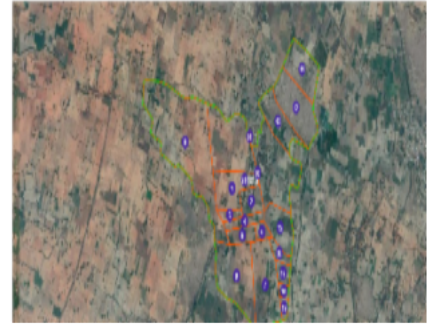

Nazri Naksha

Google Map View