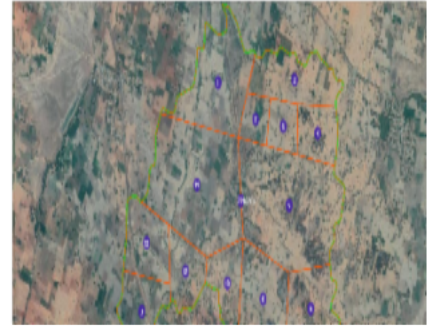

Nazri Naksha

Google Map View