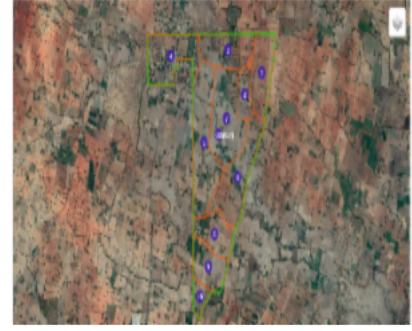

Nazri Naksha

Google Map View