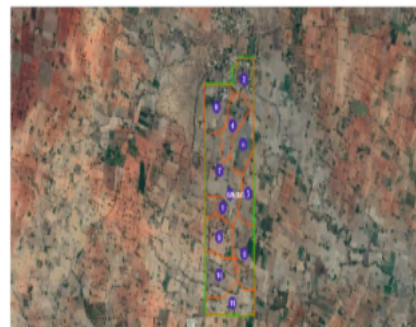

Nazri Naksha

Google Map View