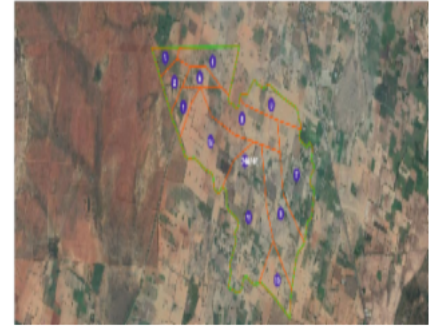

Nazri Naksha

Google Map View