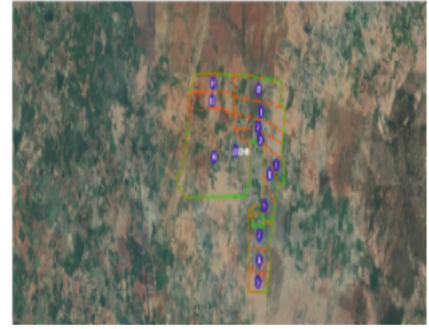

Nazri Naksha

Google Map View