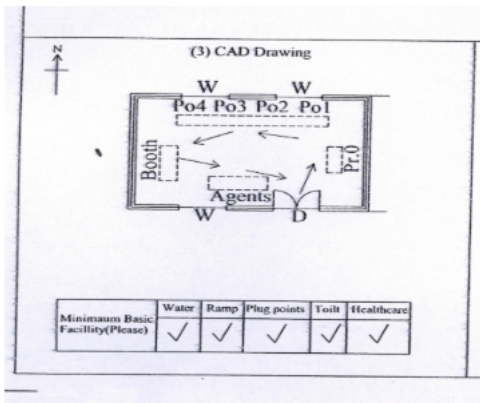

Nazri Naksha

Google Map View

Polling Station Building Front View

Polling Station Front View

Cad View

Key MAP View