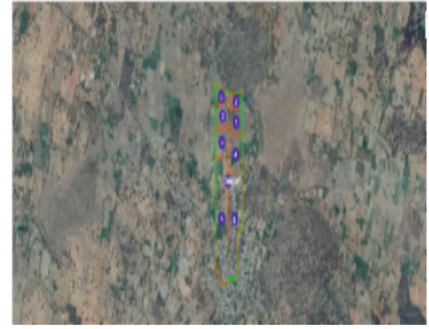

Nazri Naksha

Google Map View