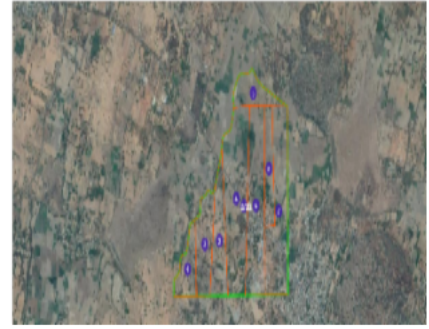

Nazri Naksha

Google Map View