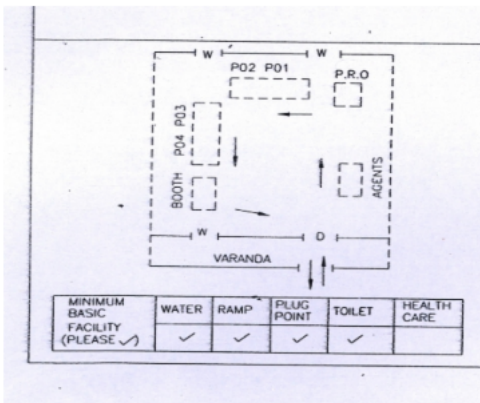

Nazri Naksha

Google Map View

Polling Station Building Front View

Polling Station Front View

Cad View

Key MAP View