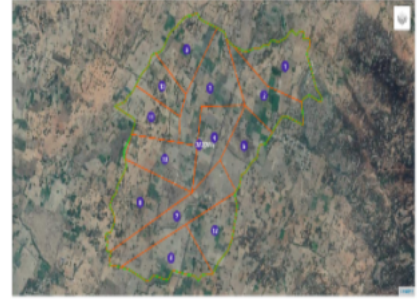

Nazri Naksha

Google Map View