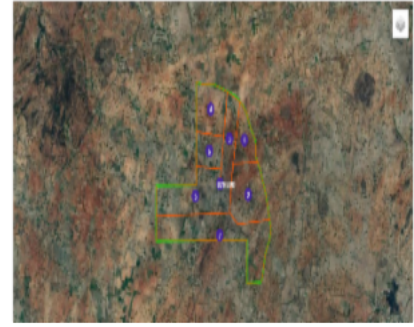

Nazri Naksha

Google Map View