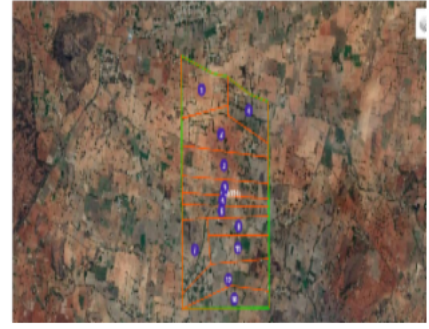

Nazri Naksha

Google Map View