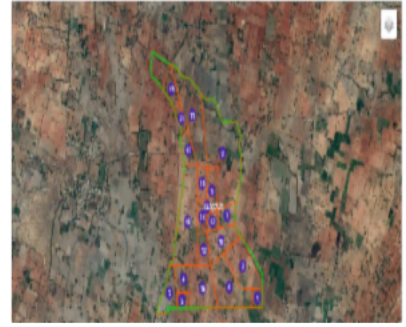

Nazri Naksha

Google Map View