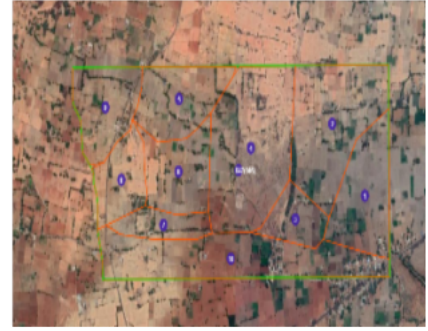

Nazri Naksha

Google Map View