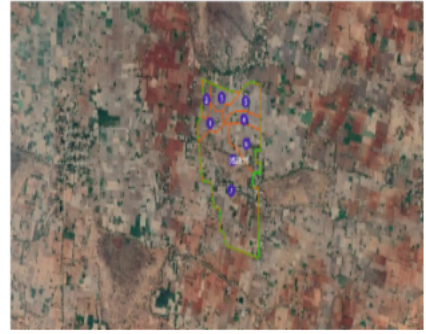

Nazri Naksha

Google Map View