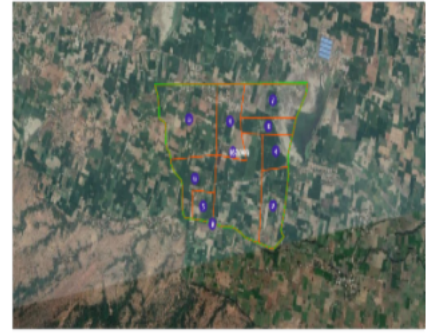

Nazri Naksha

Google Map View