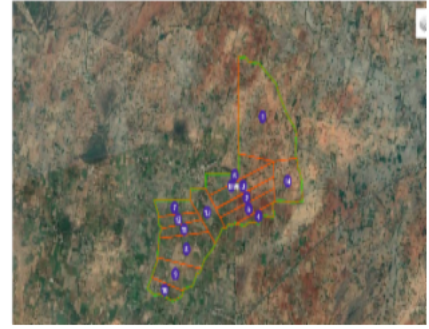

Nazri Naksha

Google Map View