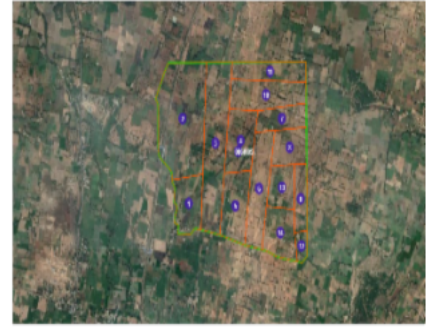

Nazri Naksha

Google Map View