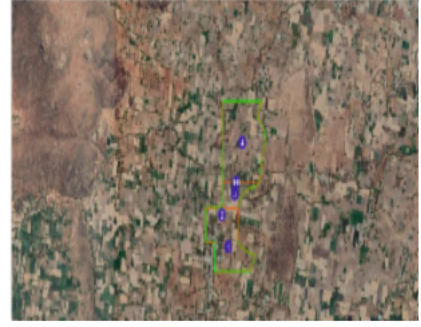

Nazri Naksha

Google Map View