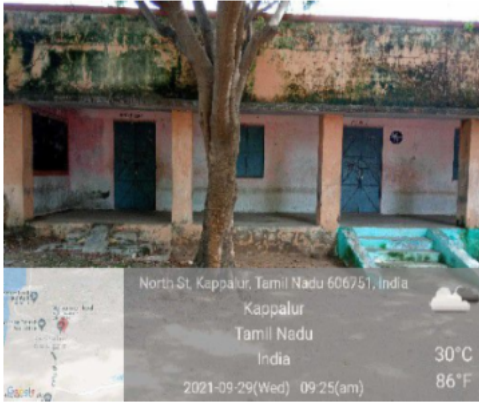

Polling Station Building Front View

Polling Station Front View