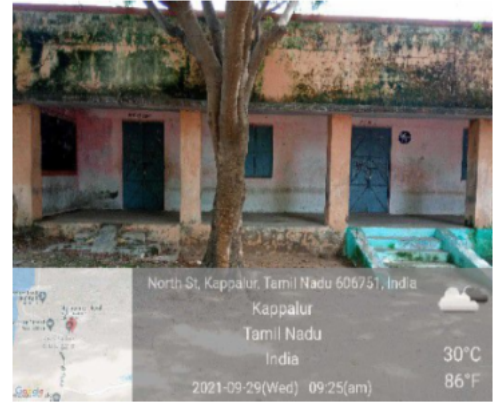

Polling Station Building Front View

Polling Station Front View