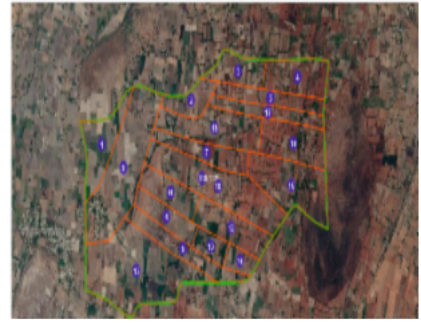

Nazri Naksha

Google Map View